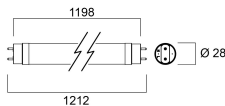

TECHNICAL DRAWINGS