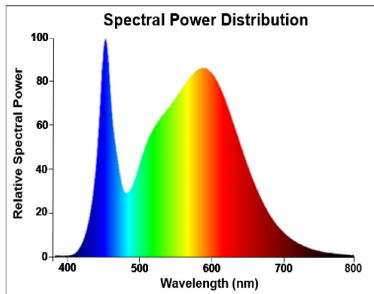

ToLEDo Superia T8 CCG and AC

ToLEDo SUPERIA T8 CCG L 1200 3100LM 840 75K PET SL
0030246

Safety data

Optimal operating condition (°C)	-20-55
Breakage cleaning instructions	Not applicable
Special purpose lamp	No
Suitable for household illumination	Yes
Safety message	Suitable for totally enclosed fixture

PHOTOMETRY

TECHNICAL DRAWINGS