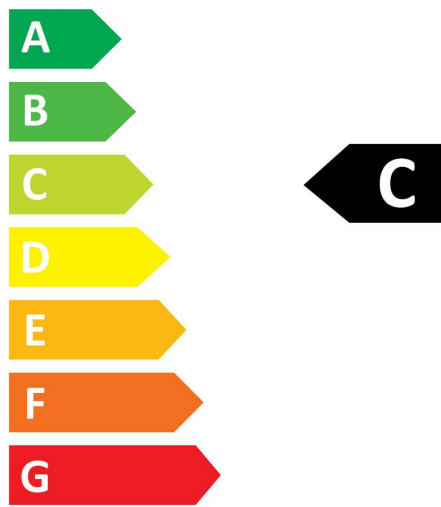

17
kWh/1000h

2019/2015